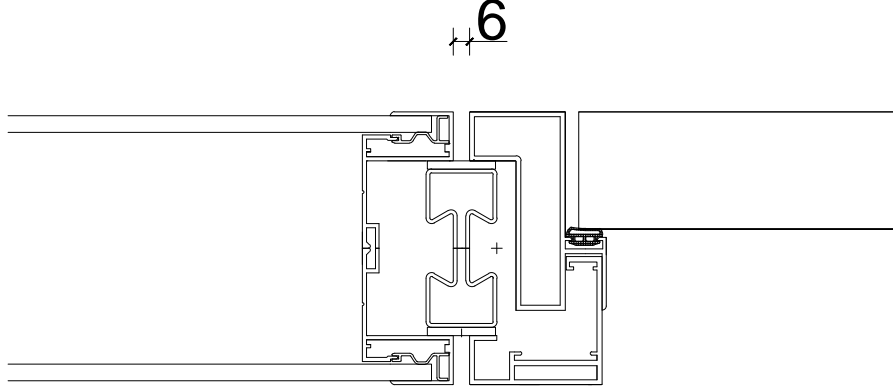

DOUBLE GLASS TO DOUBLE GLASS CONNECTION DETAIL
CAM - CAM BAĞLANTI DETAYI

WOODEN TO WOODEN CONNECTION DETAIL
AHŞAP - AHŞAP BAĞLANTI DETAYI

90 CORNER CONNECTION DETAIL
KÖŞE BİRLEŞİM BAĞLANTI DETAYI

T JOINT CONNECTION DETAIL
T BİRLEŞİM BAĞLANTI DETAYI

DOUBLE GLASS TO SINGLE GLASS CONNECTION DETAIL
ÇİFT CAM - TEK CAM BAĞLANTI DETAYI

WOODEN TO SINGLE GLASS CONNECTION DETAIL
AHŞAP - TEK CAM BAĞLANTI DETAYI

DOUBLE GLASS TO WOODEN DOOR CONECTION DETAIL
ÇİFT CAM - AHŞAP KANAT BİRLEŞİM DETAYI